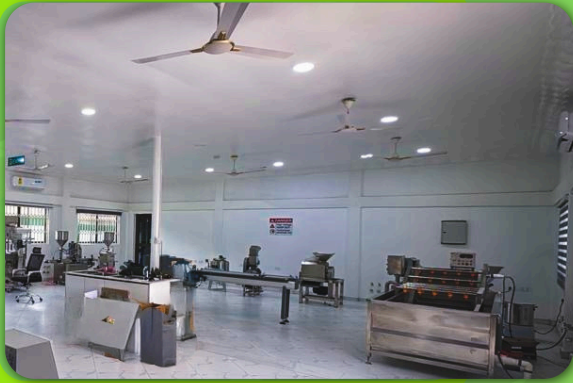

Our 6 maker & innovation centers to help unlock AgriTech Innovations

Food Innovation Center